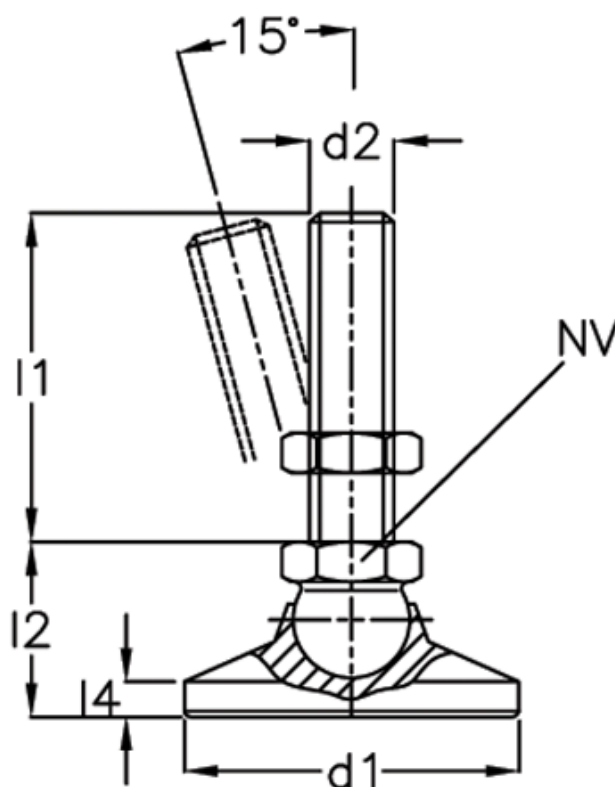

Article number: 20343660M24138OS

Description: E+G levelling foot  
GN 343.6-60-M24-138-OS

## Measures

A/F	= 24
d1	= 60
d2	= 24
l1	= 138
l2	= 36
l4	= -
Static load (N)	= 45
Weight in (g)	= 860